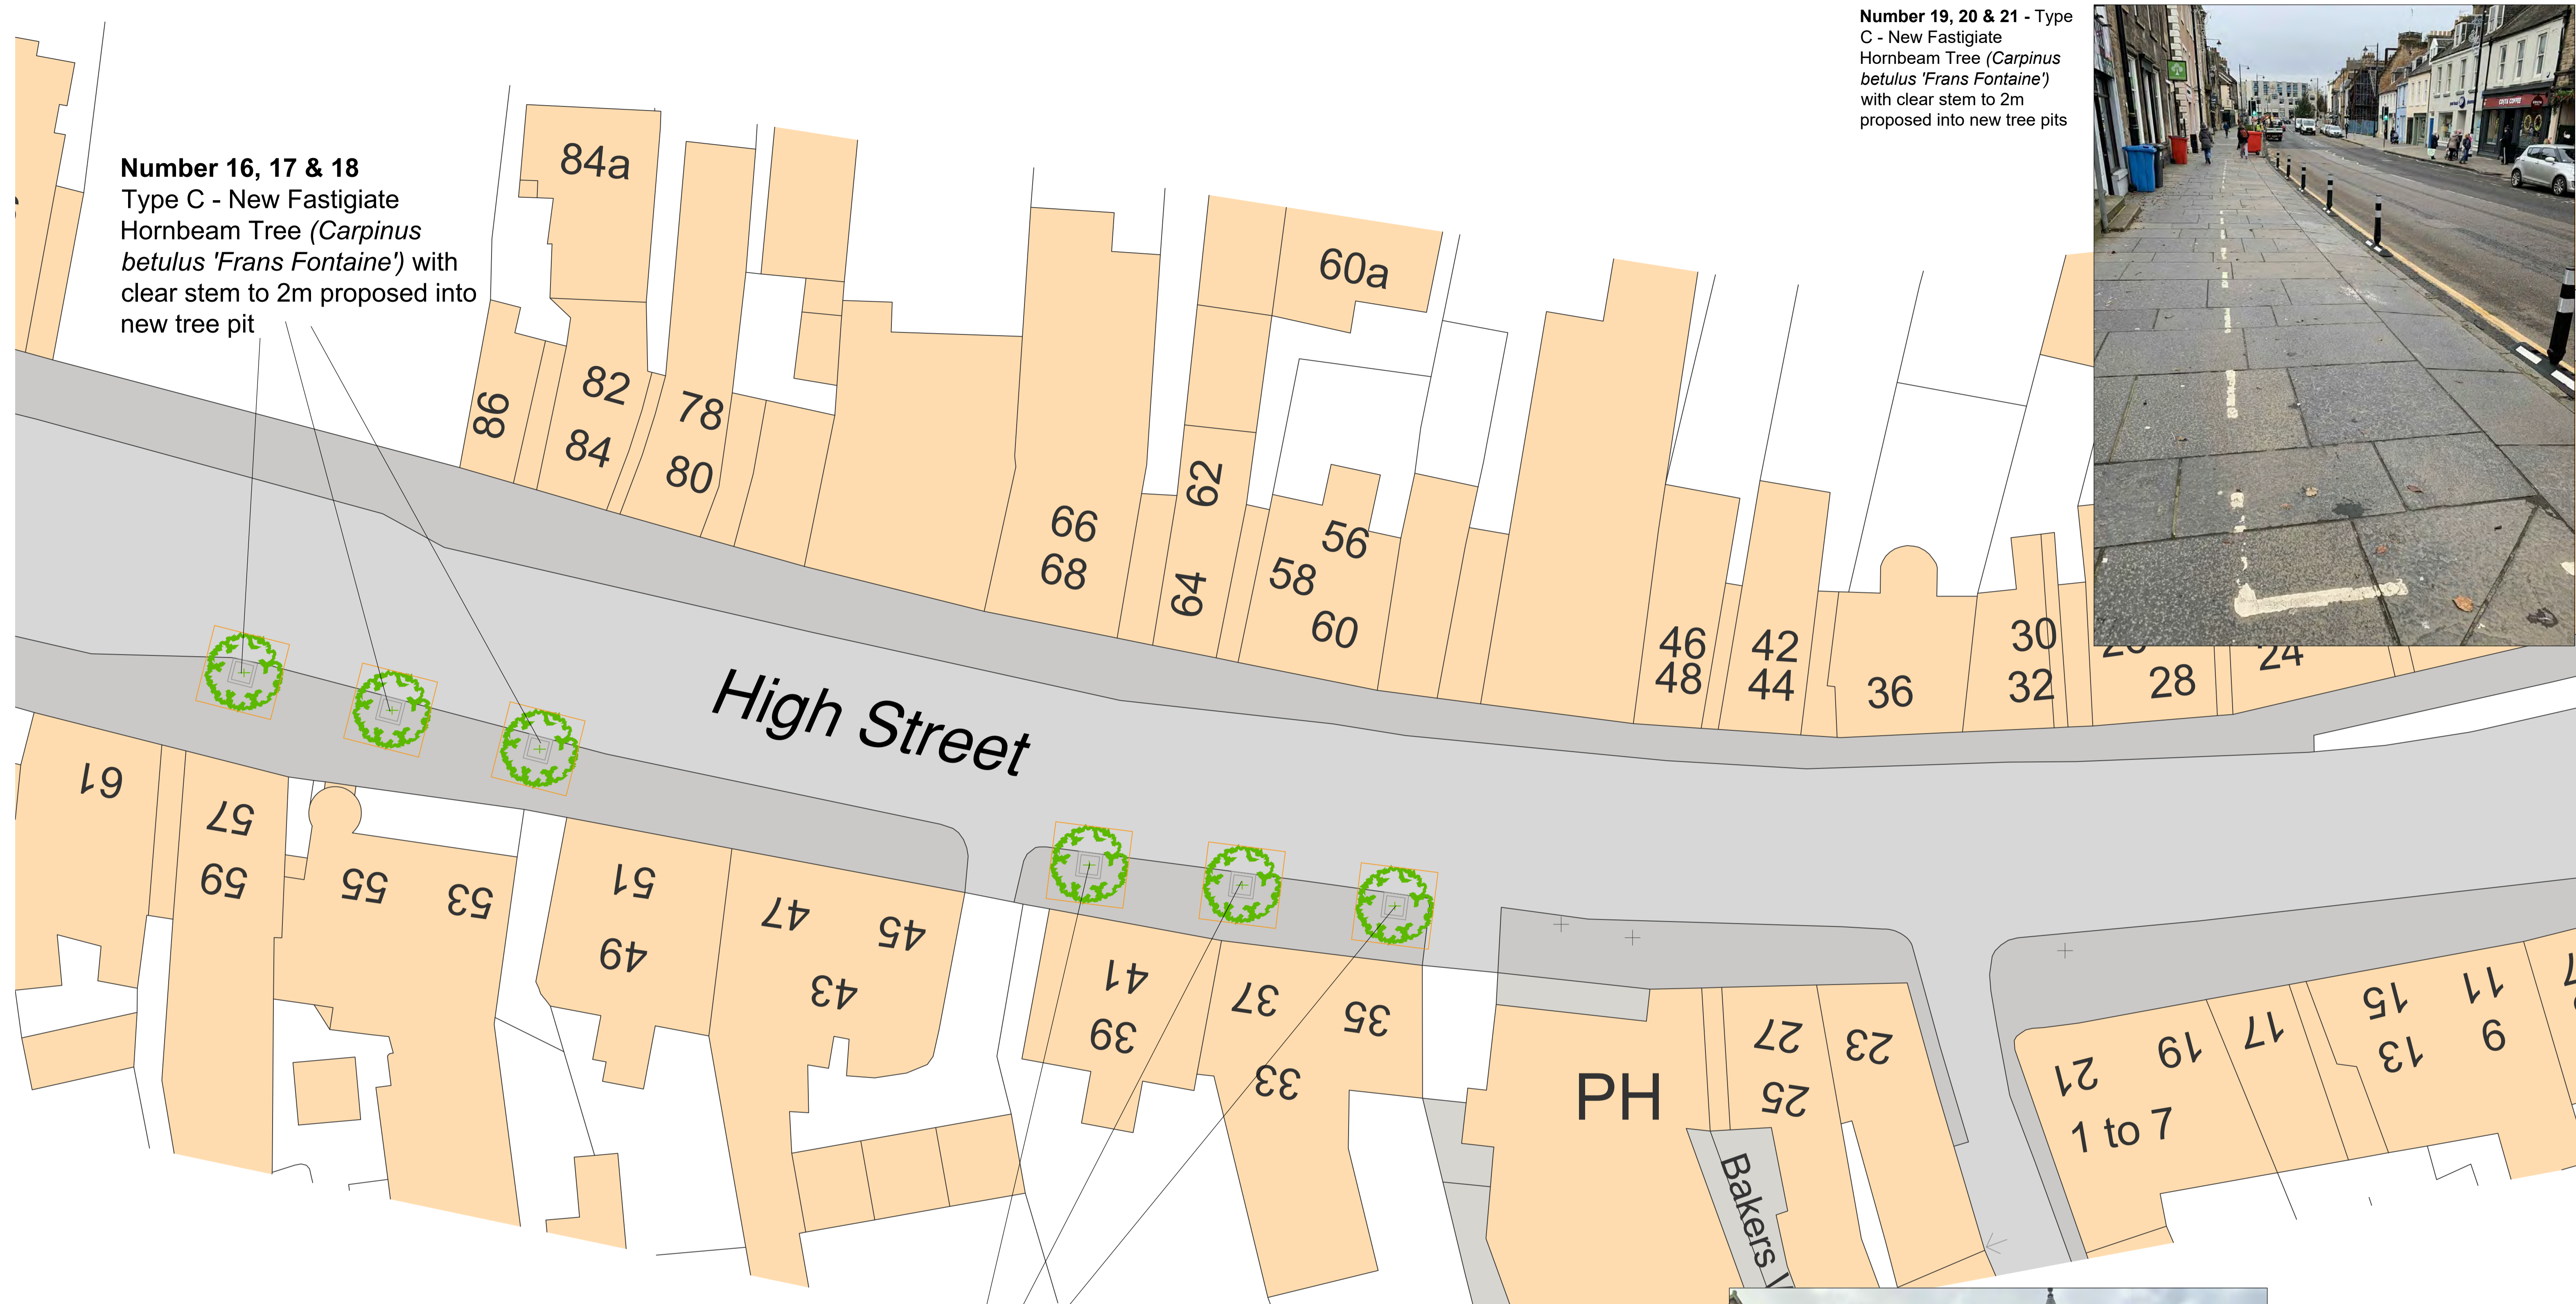

Number 19, 20 & 21 - Type C - New Fastigiate Hornbeam Tree (*Carpinus betulus* 'Frans Fontaine') with clear stem to 2m proposed into new tree pits

Number 16, 17 & 18  
Type C - New Fastigiate Hornbeam Tree (*Carpinus betulus* 'Frans Fontaine') with clear stem to 2m proposed into new tree pit

Number 19, 20 & 21  
Type C - New Fastigiate Hornbeam Tree (*Carpinus betulus* 'Frans Fontaine') with clear stem to 2m proposed into new tree pit

Number 16, 17 & 18 - Type C - New Fastigiate Hornbeam Tree (*Carpinus betulus* 'Frans Fontaine') with clear stem to 2m proposed into new tree pits

**KEY**

-  Existing Trees
-  Proposed Trees
-  Existing Shrubs

Drawing: **STREETSCAPE TREES STRATEGY DRAWING (Sheet 7 of 8)**

Job: **HIGH STREET LINLITHGOW**

Client: **LINLITHGOW BURGH TRUST & WEST LOTHIAN COUNCIL**

No: **580.01.07c**

Date: **DEC 2020** Scale: **1 to 200** Drawn: **AM** Checked: **JS**