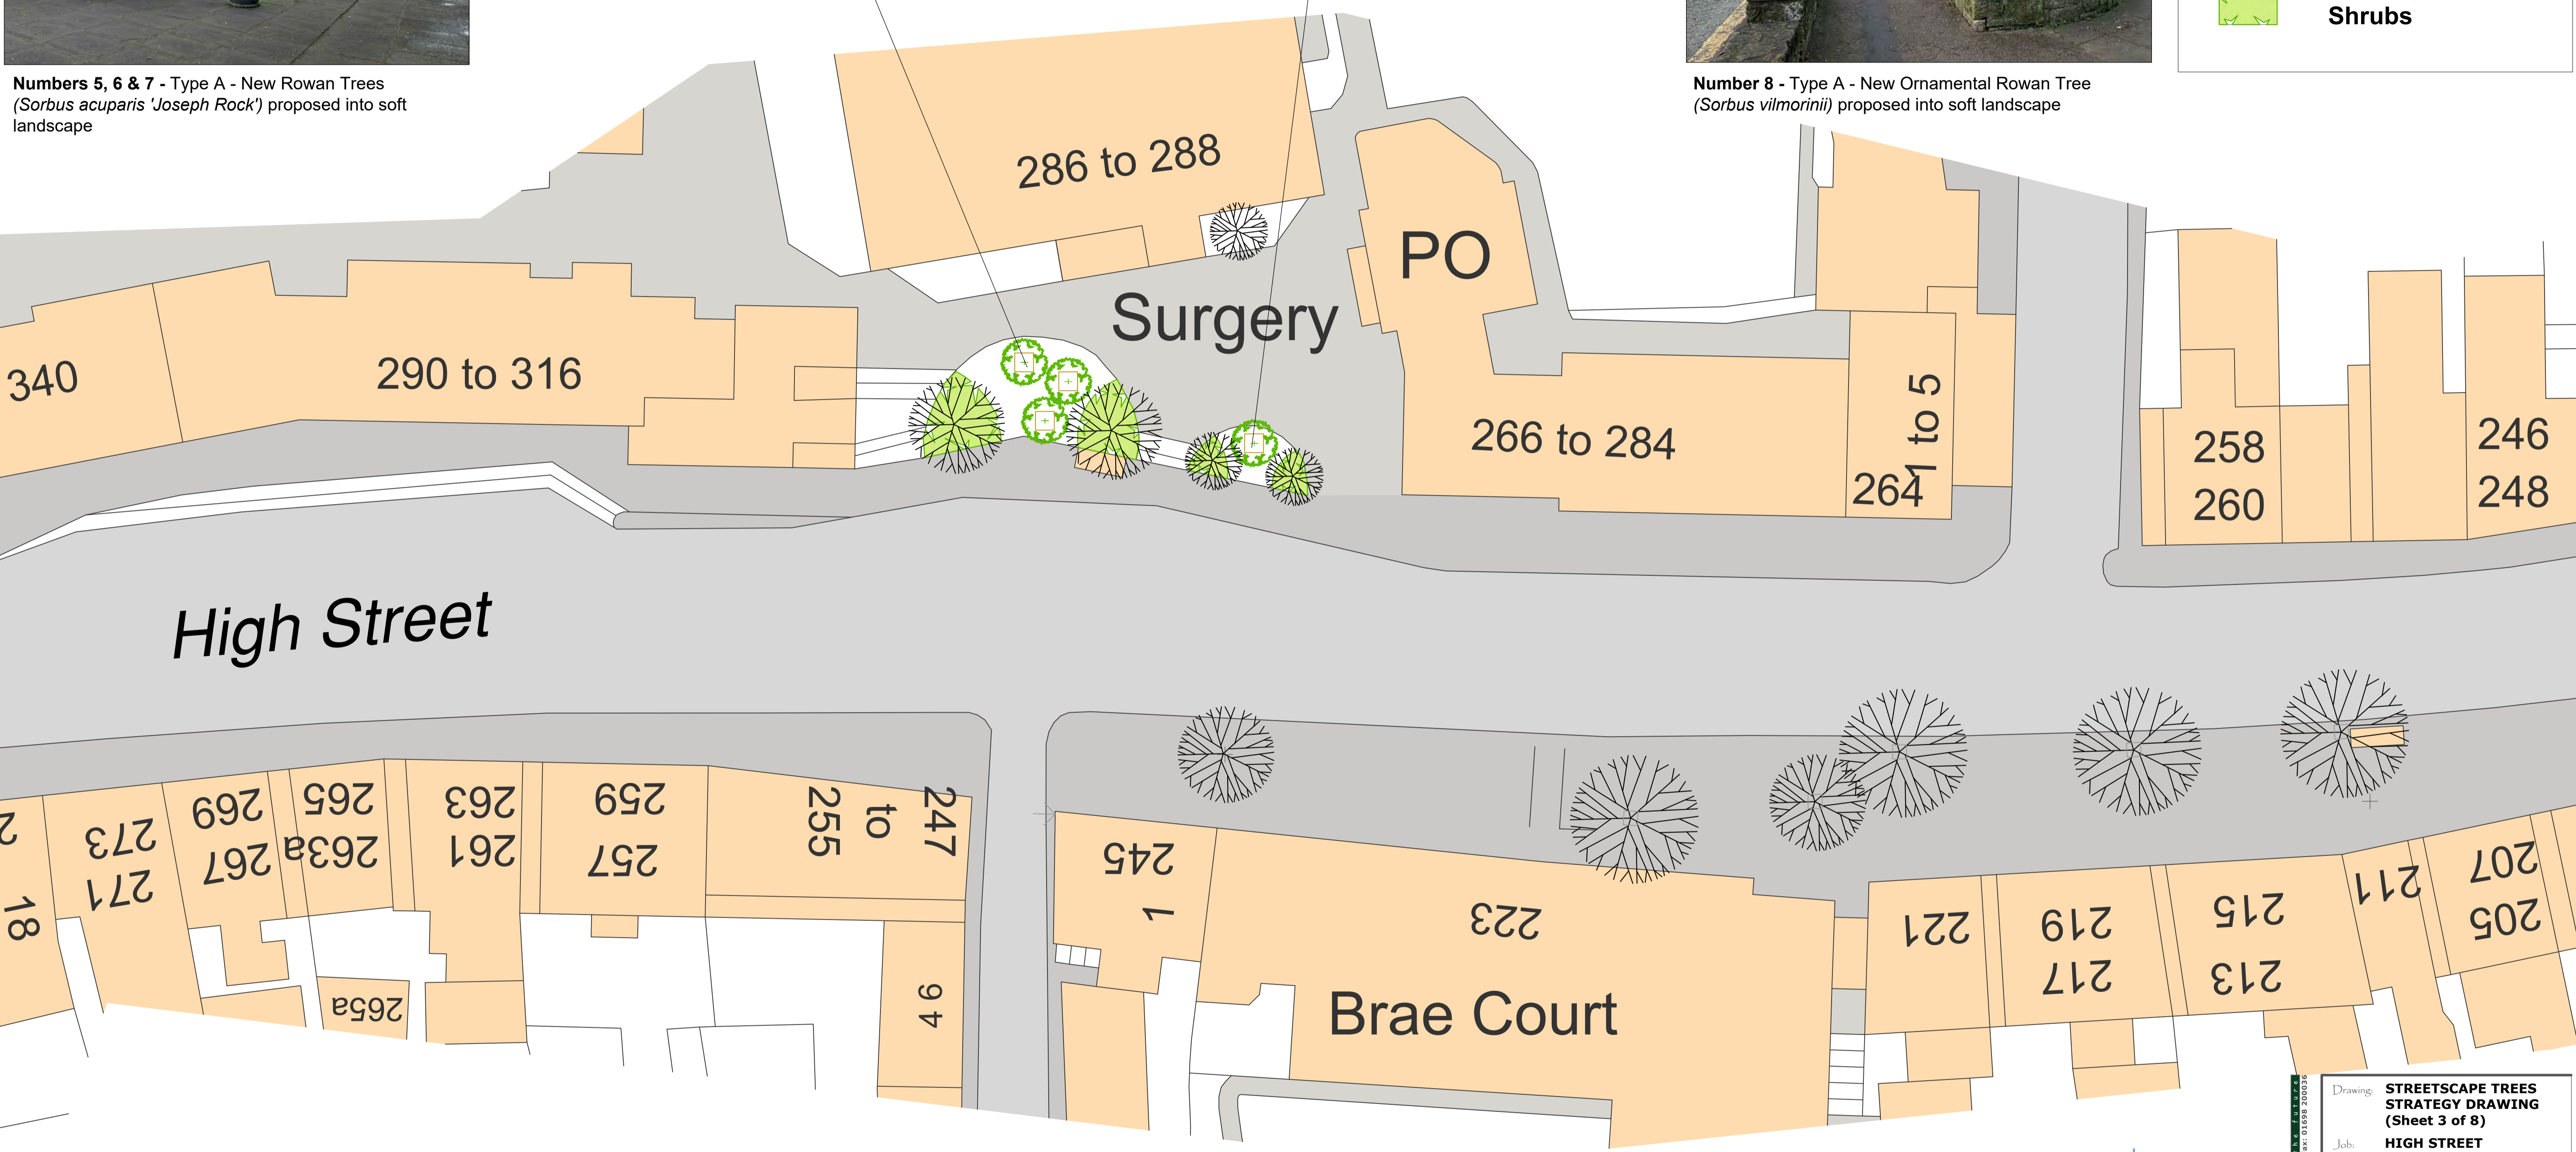

Numbers 5, 6 & 7 - Type A - New Rowan Trees (*Sorbus acuparis* 'Joseph Rock') proposed into soft landscape

Number 8 - Type A - New Ornamental Rowan Tree (*Sorbus vilmorinii*) proposed into soft landscape

KEY

- Existing Trees
- Proposed Trees
- Existing Shrubs

Drawing: STREETSCAPE TREES STRATEGY DRAWING (Sheet 3 of 8)
Job: HIGH STREET LINLITHGOW
Client: LINLITHGOW BURGH TRUST & WEST LoTHIAN COUNCIL
No: 580.01.03c
Date: DEC 2020 **Scale:** 1 to 200 **Drawn:** AM **Checked:** JS